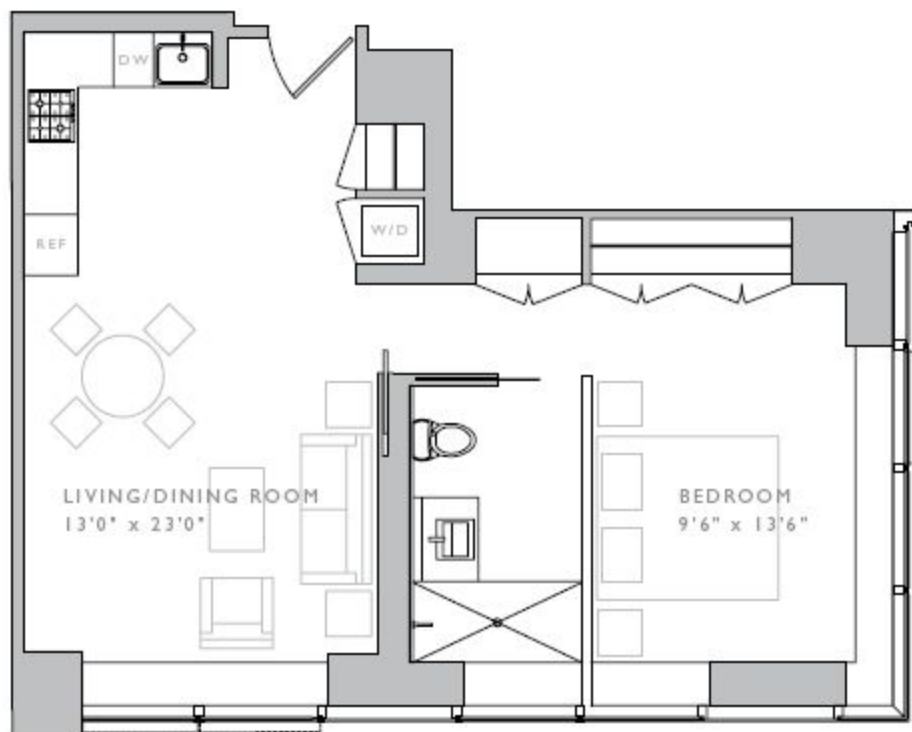

ONE BEDROOM • ONE BATH W RESIDENCE D • FL 33-47 • 730 SQ FT

NORTH

TWO BEDROOM • TWO BATH W RESIDENCE B • FL 33-56 • 1,182 SQ FT

NORTH

ONE BEDROOM • ONE BATH W RESIDENCE E • FL 33-47 • 718 SQ FT

NORTH

ONE BEDROOM • ONE BATH W RESIDENCE G • FL 34-56 • 723 SQ FT

NORTH

ONE BEDROOM • ONE BATH W RESIDENCE H • FL 34-56 • 609 SQ FT

NORTH

TWO BEDROOM • TWO BATH W RESIDENCE D • FL 48-56 • 1,022 SQ FT

NORTH

D