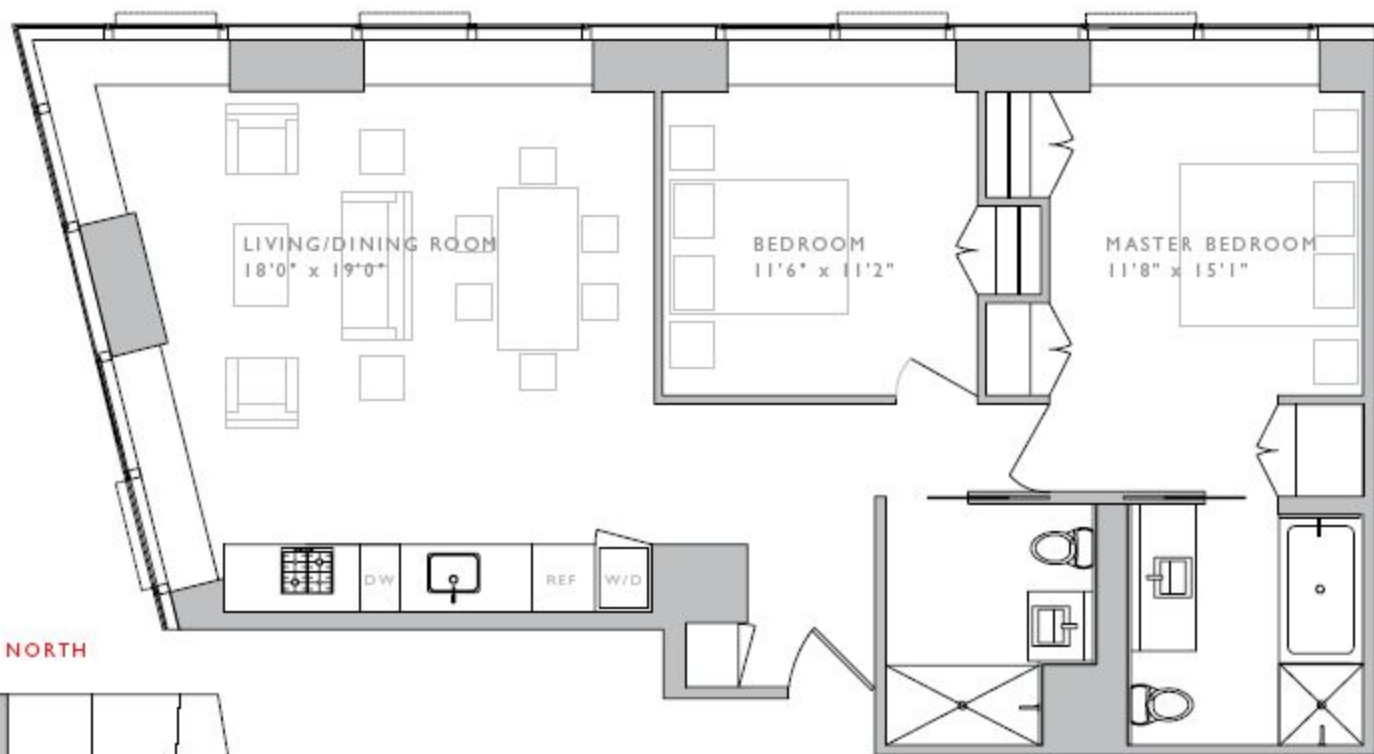

ONE BEDROOM • ONE BATH W RESIDENCE D • FL 33-47 • 730 SQ FT

NORTH

TWO BEDROOM • TWO BATH W RESIDENCE B • FL 33-56 • 1,182 SQ FT

NORTH

ONE BEDROOM • ONE BATH W RESIDENCE E • FL 33-47 • 718 SQ FT

NORTH

ONE BEDROOM • ONE BATH W RESIDENCE G • FL 34-56 • 723 SQ FT

NORTH

ONE BEDROOM • ONE BATH W RESIDENCE H • FL 34-56 • 609 SQ FT

NORTH

TWO BEDROOM • TWO BATH W RESIDENCE D • FL 48-56 • 1,022 SQ FT

NORTH

D