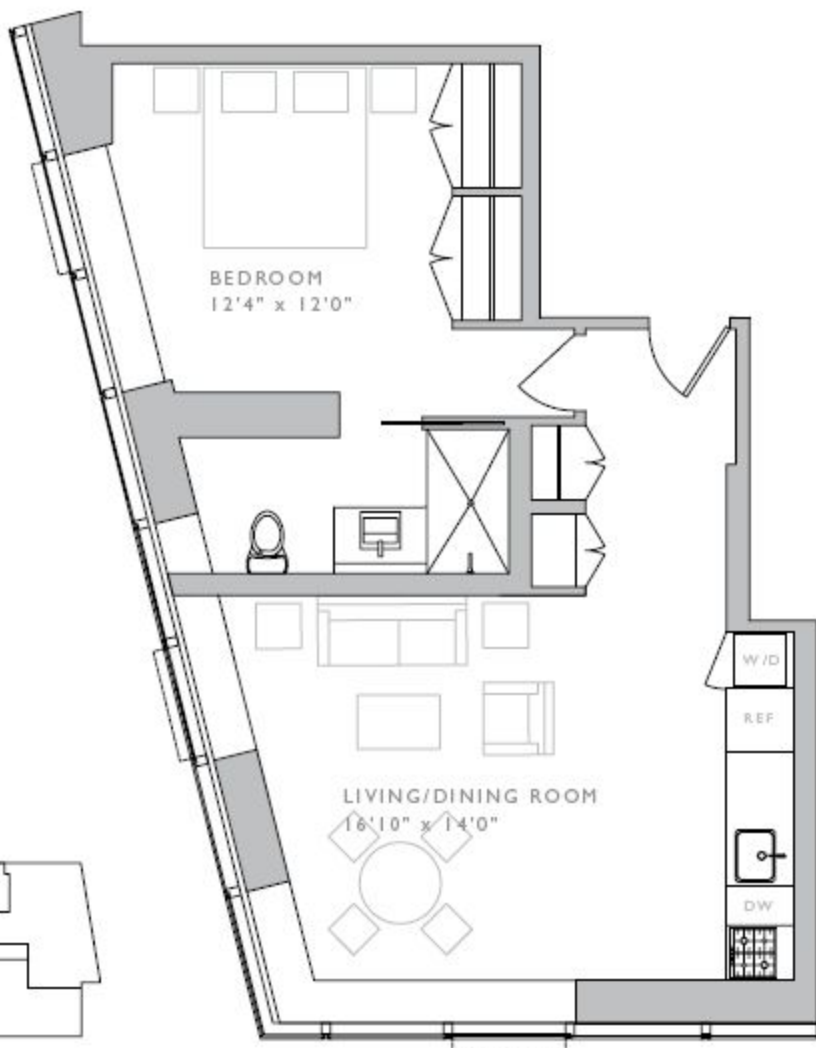

ONE BEDROOM • ONE BATH W RESIDENCE D • FL 33-47 • 730 SQ FT

NORTH

TWO BEDROOM • TWO BATH W RESIDENCE B • FL 33-56 • 1,182 SQ FT

NORTH

ONE BEDROOM • ONE BATH W RESIDENCE E • FL 33-47 • 718 SQ FT

NORTH

ONE BEDROOM • ONE BATH W RESIDENCE G • FL 34-56 • 723 SQ FT

NORTH

ONE BEDROOM • ONE BATH W RESIDENCE H • FL 34-56 • 609 SQ FT

NORTH

TWO BEDROOM • TWO BATH W RESIDENCE D • FL 48-56 • 1,022 SQ FT

NORTH

D