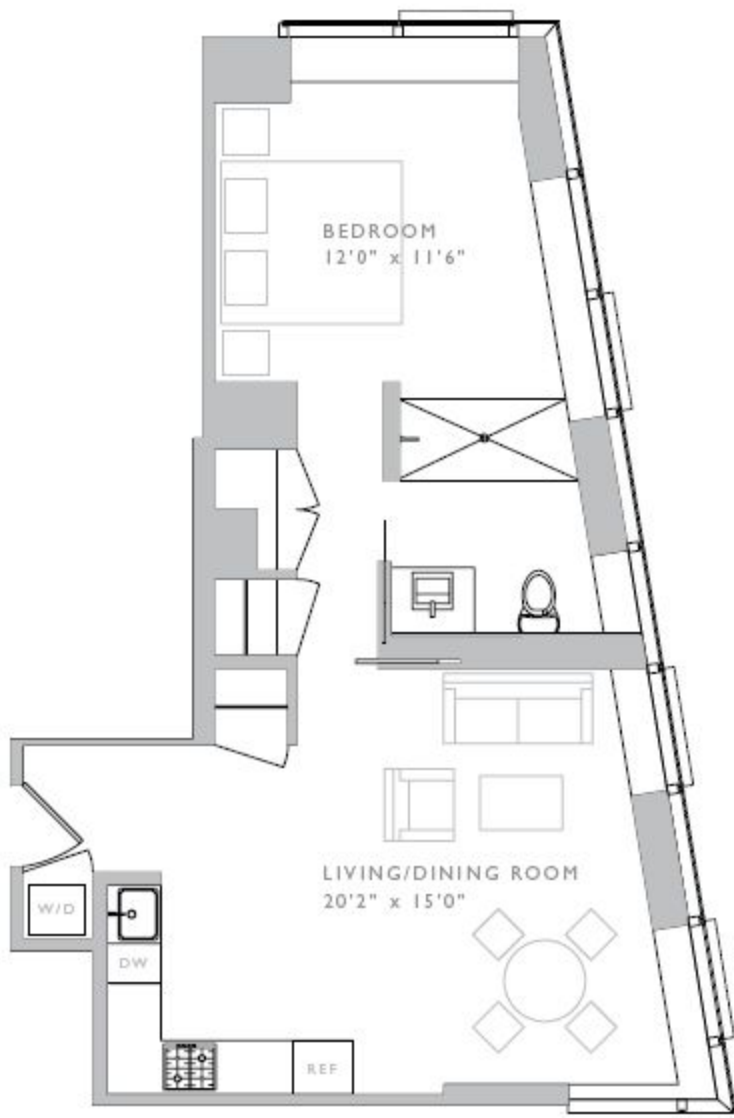

ONE BEDROOM • ONE BATH W RESIDENCE D • FL 33-47 • 730 SQ FT

NORTH

TWO BEDROOM • TWO BATH W RESIDENCE B • FL 33-56 • 1,182 SQ FT

NORTH

ONE BEDROOM • ONE BATH W RESIDENCE E • FL 33-47 • 718 SQ FT

NORTH

ONE BEDROOM • ONE BATH W RESIDENCE G • FL 34-56 • 723 SQ FT

NORTH

ONE BEDROOM • ONE BATH W RESIDENCE H • FL 34-56 • 609 SQ FT

NORTH

TWO BEDROOM • TWO BATH W RESIDENCE D • FL 48-56 • 1,022 SQ FT

NORTH

D