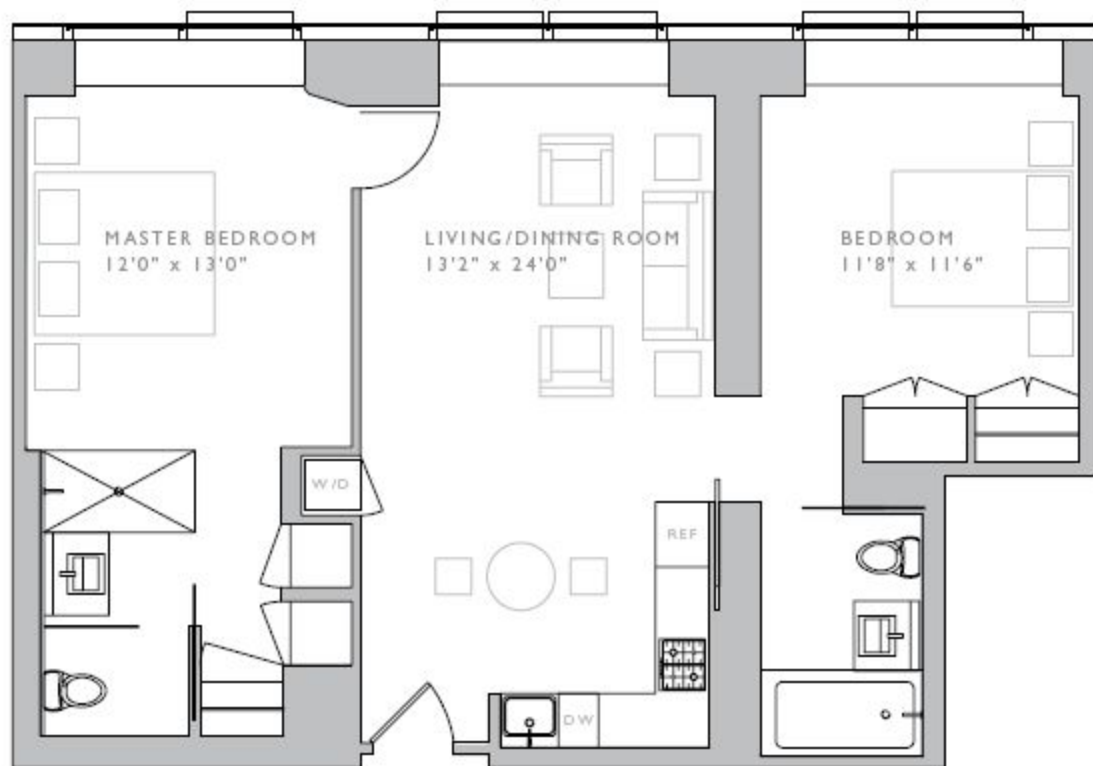

ONE BEDROOM • ONE BATH W RESIDENCE D • FL 33-47 • 730 SQ FT

NORTH

TWO BEDROOM • TWO BATH W RESIDENCE B • FL 33-56 • 1,182 SQ FT

NORTH

ONE BEDROOM • ONE BATH W RESIDENCE E • FL 33-47 • 718 SQ FT

NORTH

ONE BEDROOM • ONE BATH W RESIDENCE G • FL 34-56 • 723 SQ FT

NORTH

ONE BEDROOM • ONE BATH W RESIDENCE H • FL 34-56 • 609 SQ FT

NORTH

TWO BEDROOM • TWO BATH W RESIDENCE D • FL 48-56 • 1,022 SQ FT

NORTH

D