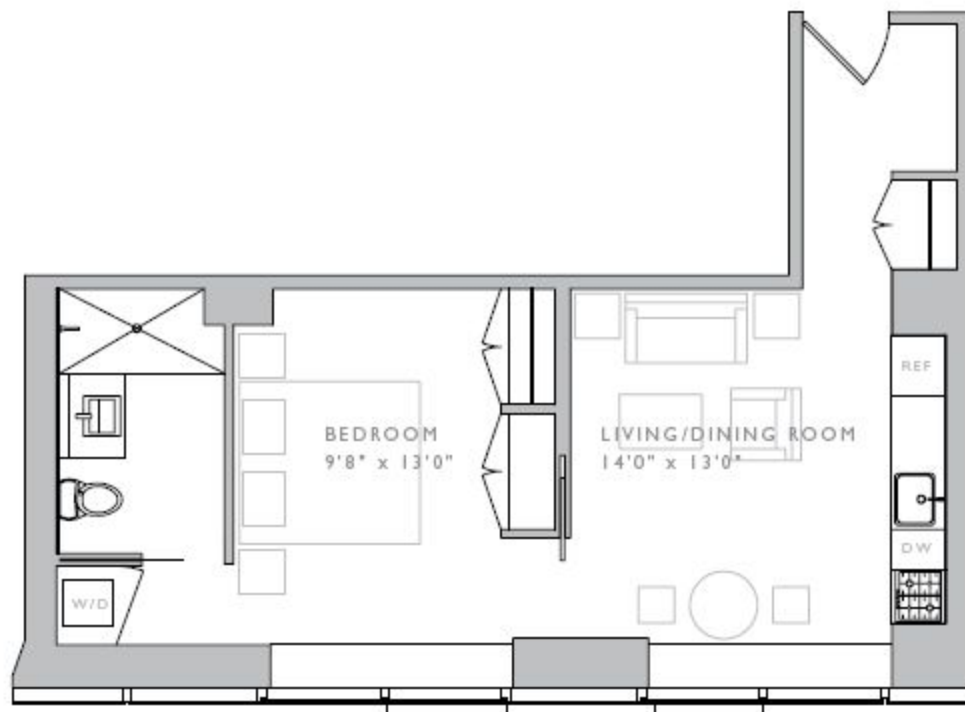

ONE BEDROOM • ONE BATH W RESIDENCE D • FL 33-47 • 730 SQ FT

NORTH

TWO BEDROOM • TWO BATH W RESIDENCE B • FL 33-56 • 1,182 SQ FT

NORTH

ONE BEDROOM • ONE BATH W RESIDENCE E • FL 33-47 • 718 SQ FT

NORTH

ONE BEDROOM • ONE BATH W RESIDENCE G • FL 34-56 • 723 SQ FT

NORTH

ONE BEDROOM • ONE BATH W RESIDENCE H • FL 34-56 • 609 SQ FT

NORTH

TWO BEDROOM • TWO BATH W RESIDENCE D • FL 48-56 • 1,022 SQ FT

NORTH

D