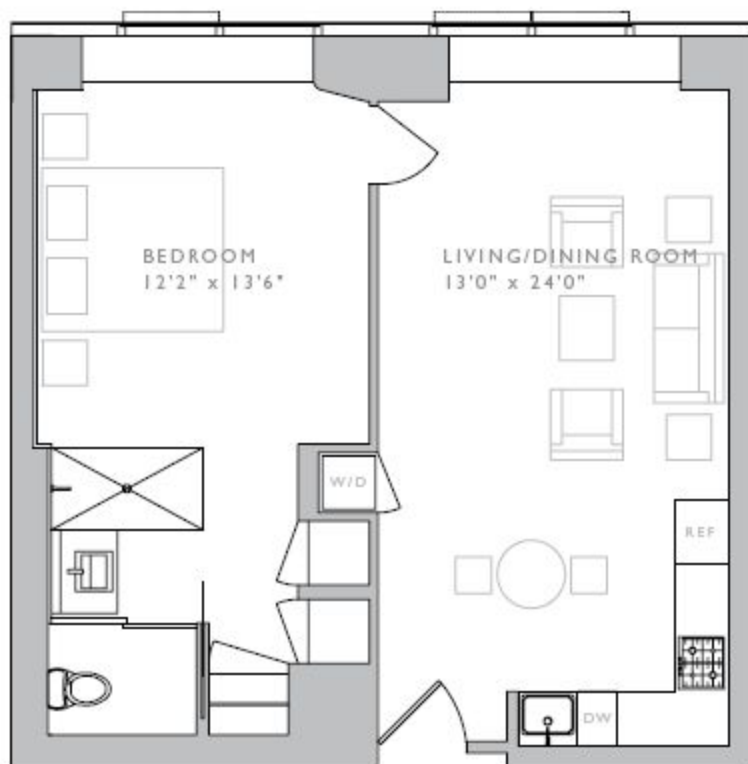

ONE BEDROOM • ONE BATH W RESIDENCE D • FL 33-47 • 730 SQ FT

NORTH

TWO BEDROOM • TWO BATH W RESIDENCE B • FL 33-56 • 1,182 SQ FT

NORTH

ONE BEDROOM • ONE BATH W RESIDENCE E • FL 33-47 • 718 SQ FT

NORTH

ONE BEDROOM • ONE BATH W RESIDENCE G • FL 34-56 • 723 SQ FT

NORTH

ONE BEDROOM • ONE BATH W RESIDENCE H • FL 34-56 • 609 SQ FT

NORTH

TWO BEDROOM • TWO BATH W RESIDENCE D • FL 48-56 • 1,022 SQ FT

NORTH

D